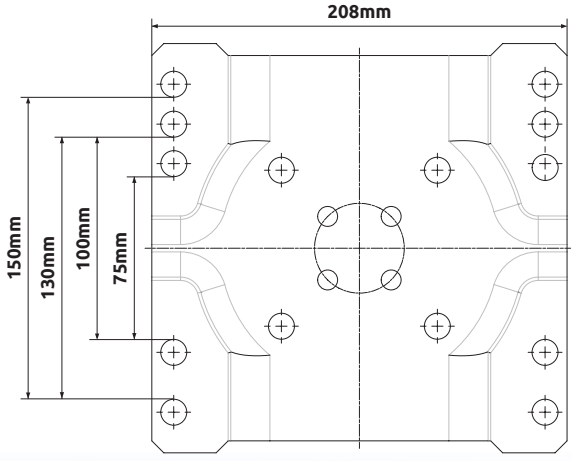

Thoroughly tested and continually improved, the XO Series Jockey Wheels has fast become a standard within the camper trailer and caravan industry.

PART NO:	FINISH:	PACK TYPE:	WEIGHT RATING (kgs)	MINIMUM HEIGHT (mm)	MAXIMUM HEIGHT (mm)	SUITS DRAWBARS (mm)	WHEELS:
ORJW350	ZINC	BULK	350	245	550	50 - 150	2 x 6" Premium
ORJW350D	ZINC	DISPLAY	350	245	550	50 - 150	2 x 6" Premium
ORJW500	ZINC	BULK	500	285	710	50 - 150	2 x 8" Premium
ORJW500D	ZINC	DISPLAY	500	285	710	50 - 150	2 x 8" Premium
ORJW750	ZINC	BULK	750	285	710	75 - 150	2 x 8" Premium
ORJW750D	ZINC	DISPLAY	750	285	710	75 - 150	2 x 8" Premium

XO Series Jockey Wheels

Multiple height positions. Magnetic removable handle.

JOCKEY WHEELS - XO SERIES

XO500 / XO350 / XO350R

Drawbar Fittment

XO750/XO500R

Drawbar Fittment

4 Functions:

Forward, Reverse, Neutral & Stop/Lock

PART NO:	FINISH:	PACK TYPE:	WEIGHT RATING (kgs)	MINIMUM HEIGHT (mm)	MAXIMUM HEIGHT (mm)	SUITS DRAWBARS (mm)	WHEELS:
ORJW1SU	ZINC	BULK	350	355	750	50 - 150	1 x 10" Ratchet
ORJW2SU	ZINC	BULK	500	425	750	75 - 150	2 x 10" Ratchet