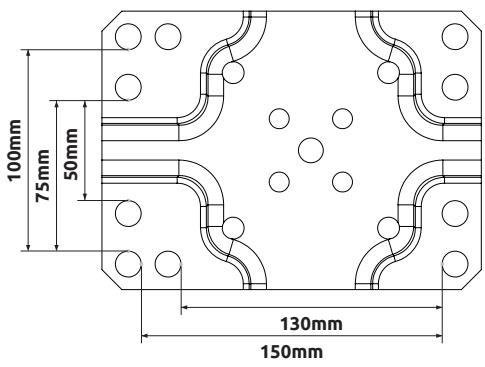

Thoroughly tested and continually improved, the XO Series Jockey Wheels has fast become a standard within the camper trailer and caravan industry.

PART NO:	FINISH:	PACK TYPE:	WEIGHT RATING (kgs)	MINIMUM HEIGHT (mm)	MAXIMUM HEIGHT (mm)	SUITS DRAWBARS (mm)	WHEELS:
ORJW350	ZINC	BULK	350	245	550	50 - 150	2 x 6" Premium
ORJW350D	ZINC	DISPLAY	350	245	550	50 - 150	2 x 6" Premium
ORJW500	ZINC	BULK	500	285	710	50 - 150	2 x 8" Premium
ORJW500D	ZINC	DISPLAY	500	285	710	50 - 150	2 x 8" Premium
ORJW750	ZINC	BULK	750	285	710	75 - 150	2 x 8" Premium
ORJW750D	ZINC	DISPLAY	750	285	710	75 - 150	2 x 8" Premium

XO Series Jockey Wheels

Multiple height positions. Magnetic removable handle.

JOCKEY WHEELS - XO SERIES

XO500 / XO350 / XO350R

Drawbar Fittment

XO750/XO500R

Drawbar Fittment

4 Functions:

Forward, Reverse, Neutral & Stop/Lock

PART NO:	FINISH:	PACK TYPE:	WEIGHT RATING (kgs)	MINIMUM HEIGHT (mm)	MAXIMUM HEIGHT (mm)	SUITS DRAWBARS (mm)	WHEELS:
ORJW1SU	ZINC	BULK	350	355	750	50 - 150	1 x 10" Ratchet
ORJW2SU	ZINC	BULK	500	425	750	75 - 150	2 x 10" Ratchet